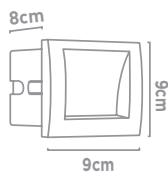

A 0661GY

A 0661GY

B 0662GY

B 0662GY

Item	Product Code	IP	Finish	Lamp	Max Watt	Dimmable	Lumens	Colour Temp
A	0661GY	IP65	Die Cast Aluminium / PC	LED	1W	x	35	4000K
B	0662GY	IP65	Die Cast Aluminium / PC	LED	3W	x	135	4000K