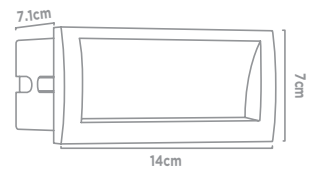

A 0661GY

A 0661GY

B 0662GY

B 0662GY

Item	Product Code	IP	Finish	Lamp	Max Watt	Dimmable	Lumens	Colour Temp
A	0661GY	IP65	Die Cast Aluminium / PC	LED	1W	x	35	4000K
B	0662GY	IP65	Die Cast Aluminium / PC	LED	3W	x	135	4000K